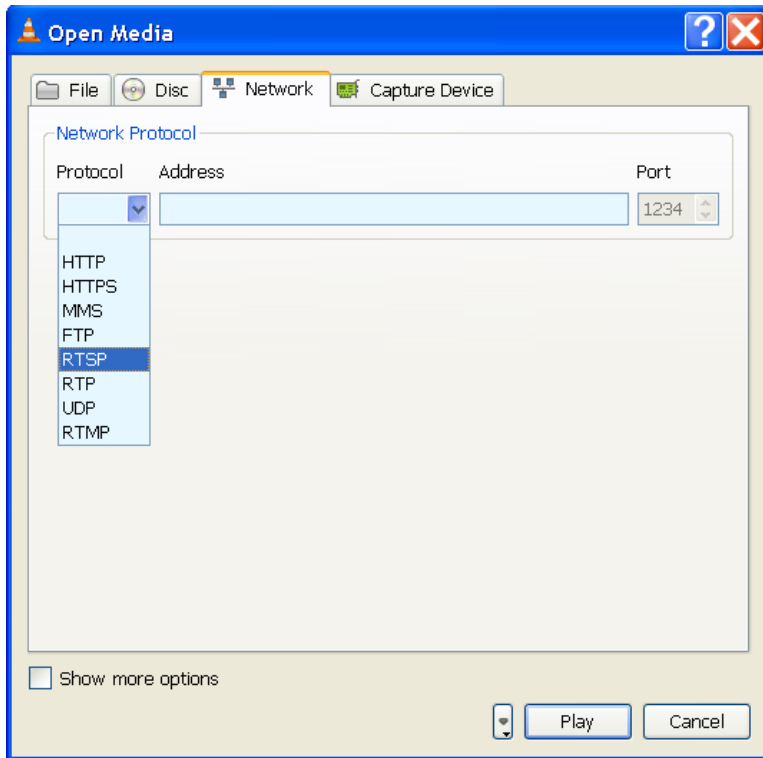

## Open VLC Player.

**Click on “Media”. Select “Open Network Stream...”**

**Press arrow in the Protocol box. Select RTSP.**

**Type in the Address. 173.65.43.21/worship.sdp**

**Press Play.**

**Run mouse over the bottom right corner of the player.  
Handles will appear to resize the viewing area.**