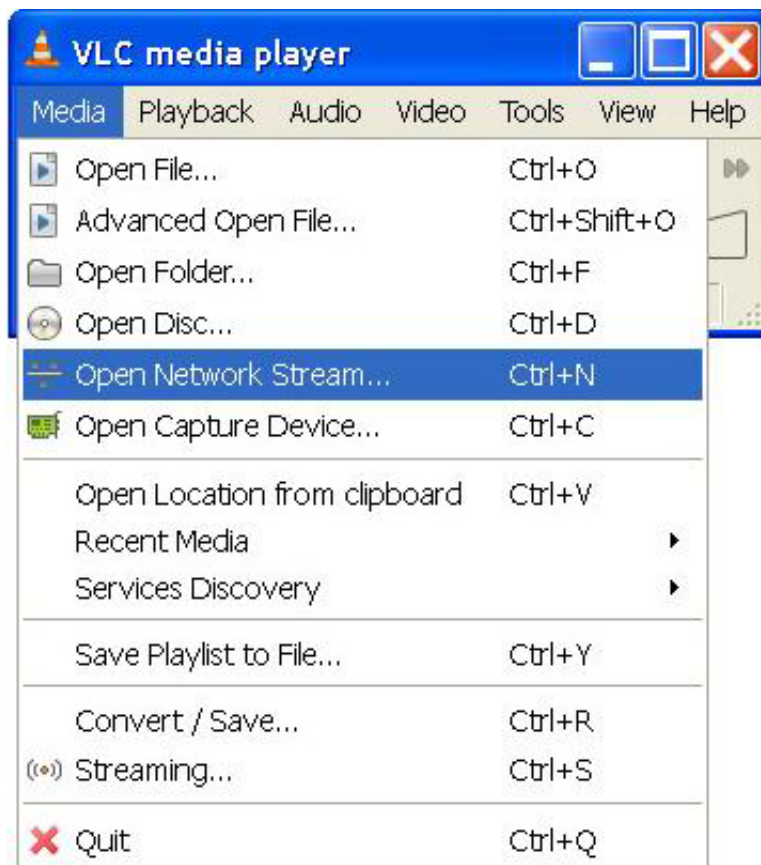

## Open VLC Player.

**Click on “Media”. Select “Open Network Stream...”**

**Press arrow in the Protocol box. Select RTSP.**

**Type in the Address. 173.65.43.21/worship.sdp**

**Press Play.**

**Run mouse over the bottom right corner of the player.  
Handles will appear to resize the viewing area.**

**Allow several seconds  
for video to make connection.**

**Resize Video Handles**