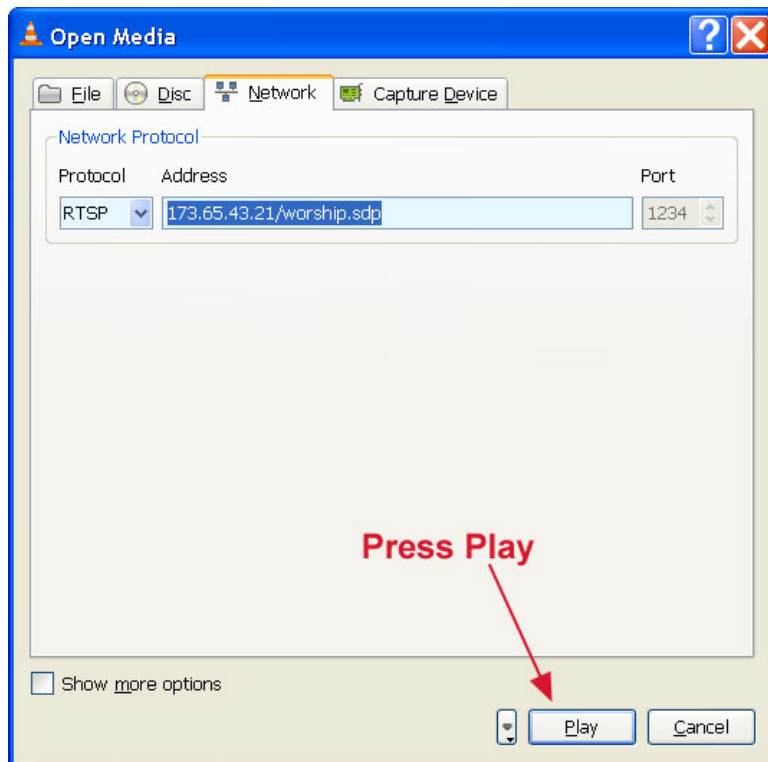

## Open VLC Player.

**Click on “Media”. Select “Open Network Stream...”**

**Press arrow in the Protocol box. Select RTSP.**

**Type in the Address. 173.65.43.21/worship.sdp**

**Press Play.**

**Run mouse over the bottom right corner of the player.  
Handles will appear to resize the viewing area.**

**Allow several seconds  
for video to make connection.**

**Resize Video Handles**