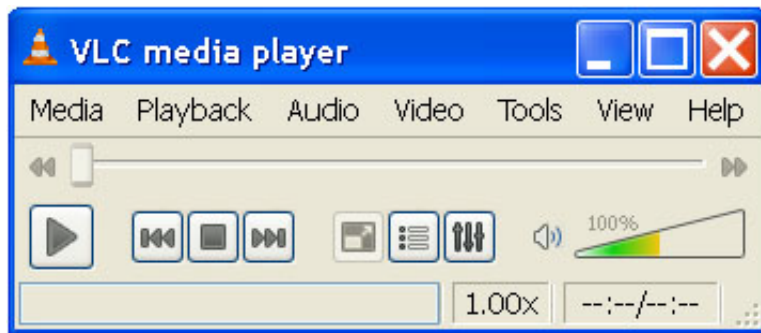

## Open VLC Player.

**Click on “Media”. Select “Open Network Stream...”**

**Press arrow in the Protocol box. Select RTSP.**

**Type in the Address. 173.65.43.21/worship.sdp**

**Press Play.**

**Run mouse over the bottom right corner of the player.  
Handles will appear to resize the viewing area.**

**Allow several seconds  
for video to make connection.**

**Resize Video Handles**