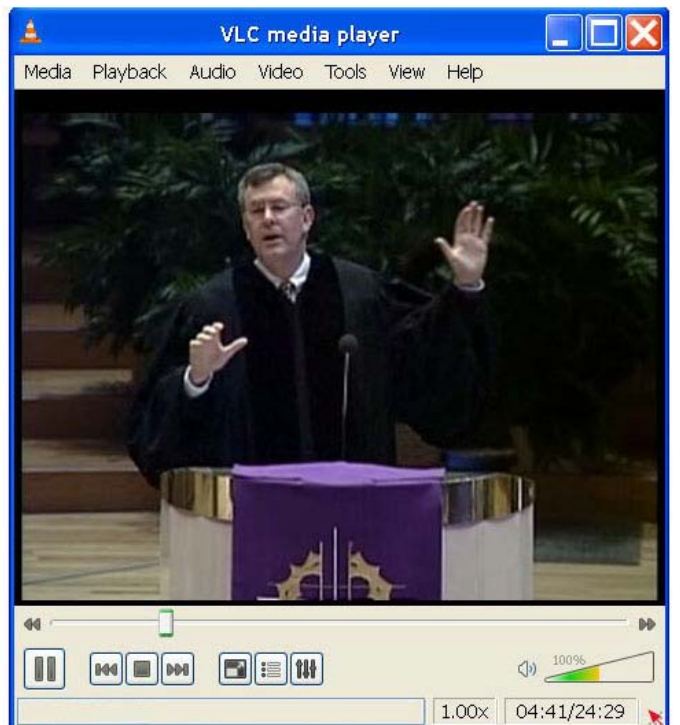

## Open VLC Player.

**Click on “Media”. Select “Open Network Stream...”**

**Press arrow in the Protocol box. Select RTSP.**

**Type in the Address. 173.65.43.21/worship.sdp**

**Press Play.**

**Run mouse over the bottom right corner of the player.  
Handles will appear to resize the viewing area.**

**Allow several seconds  
for video to make connection.**

**Resize Video Handles**