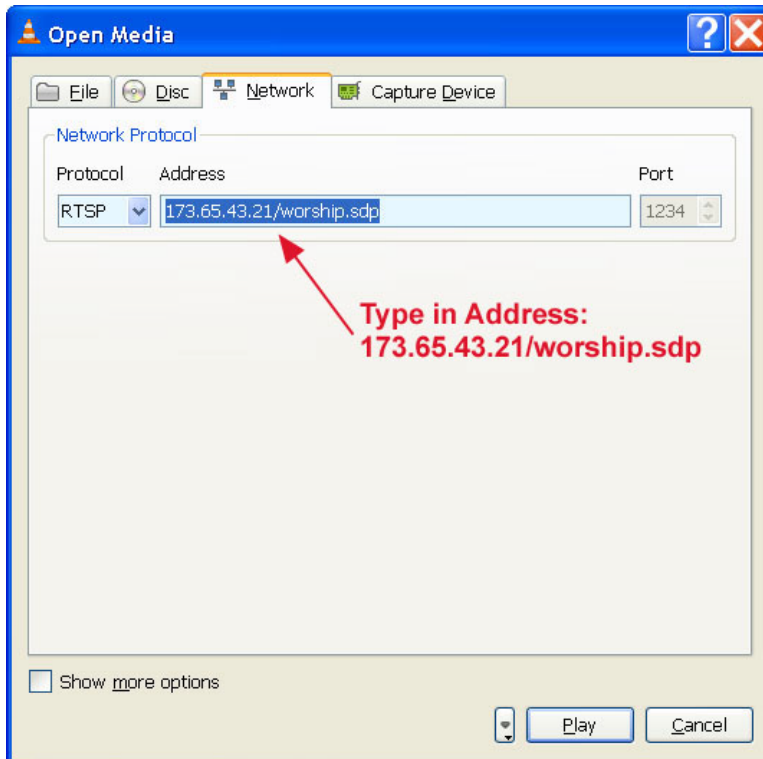

## Open VLC Player.

**Click on “Media”. Select “Open Network Stream...”**

**Press arrow in the Protocol box. Select RTSP.**

**Type in the Address. 173.65.43.21/worship.sdp**

**Press Play.**

**Run mouse over the bottom right corner of the player.  
Handles will appear to resize the viewing area.**